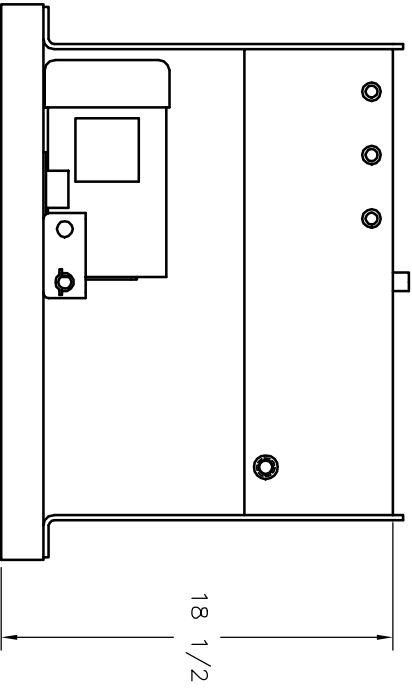

REV. A - CHANGED BASE &
ENDS TO 2" FLANGES. JRO
9-26-22.

Air Technical Industries
7501 CLOVER AVE. - MENTOR, OHIO

TITLE STD, 1 HP 110V

REMOTE POWER PACK

PART No.

MATERIAL

DRAWN CWD

DATE 4/5/99