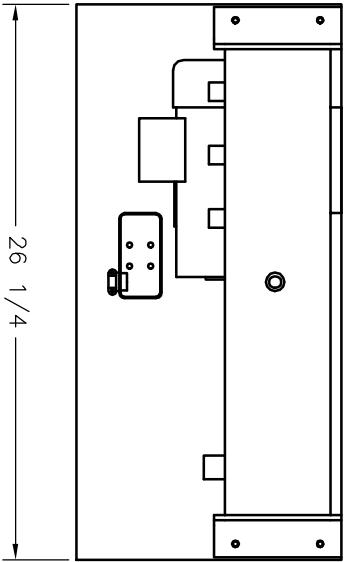

REV. A - CHANGED BASE &
ENDS TO 2" FLANGES. JRO
9-26-22.

Air Technical Industries
7501 CLOVER AVE. - MENTOR, OHIO

TITLE STD, 1 HP 110V

REMOTE POWER PACK

PART No.

MATERIAL

DRAWN CWD

DATE 4/5/99